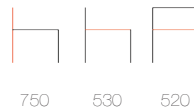

arina

Arina

The Arina occasional chair is designed and manufactured by Maxton Fox. With its unique fluted stitching and unlimited fabric options - The Arina is a versatile and attractive chair. It is available on sled, 4 star, or 4 leg base with a chrome option giving it the benefit of being useful in all different office environments.